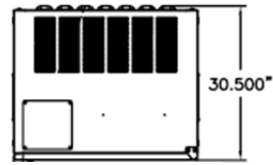

Narada

Stored energy solutions for a demanding world

Top Terminal Battery Cabinets – Standard Models

NCA4 Front View (Single Door)

NCA4 Isometric View

NCA4 Top View

NCA4 Bottom View

Top Terminal								
Model Number	Width		Depth		Height		Weight	
	in	mm	in	mm	in	mm	kg	lbs.
NCA1	30.0	762	32.0	813	66.0	1676	204	450
NCA2	28.0	711	29.5	749	73.6	1869	204	450
NCA3	36.0	914	30.5	775	71.0	1803	227	500
NCA4	36.0	914	30.5	775	78.7	1999	227	500
NCA5	40.0	1016	30.5	775	78.7	1999	234	515