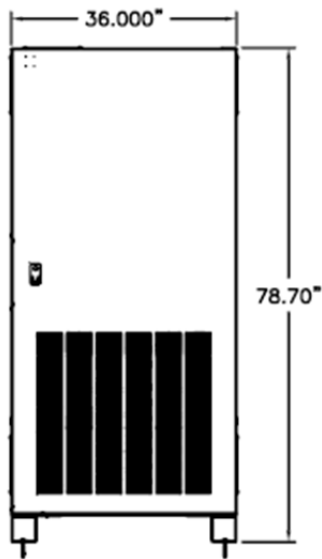

Narada

Stored energy solutions for a demanding world

Top Terminal Battery Cabinets – Standard Models

NCA4 Front View (Single Door)

NCA4 Isometric View

NCA4 Top View

NCA4 Bottom View

Top Terminal								
Model Number	Width		Depth		Height		Weight	
	in	mm	in	mm	in	mm	kg	lbs.
NCA1	30.0	762	32.0	813	66.0	1676	204	450
NCA2	28.0	711	29.5	749	73.6	1869	204	450
NCA3	36.0	914	30.5	775	71.0	1803	227	500
NCA4	36.0	914	30.5	775	78.7	1999	227	500
NCA5	40.0	1016	30.5	775	78.7	1999	234	515

Model #	NCA1	NCA2	NCA3	NCA4	NCA5
12HRL140	48	45	40	80	80
12HRL200	48	40	40	80	80
12HRL300	30	32	40	40	40
12HRL370	-	32	32	40	40
12HRL400	-	32	32	40	40
12HRL520	-	24	32	40	40
12HRL550	-	24	32	40	40

China: **Narada**
 NARADA POWER SOURCE CO.,LTD.
 No.459 Wensan Road, Hangzhou, Zhejiang, P.R.China
 Tel:+86-571-28827013 Fax:+86-571-85126942
 Website:www.en.naradabattery.com E-mail: intl@narada.biz