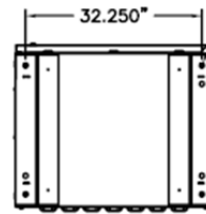

Narada

Stored energy solutions for a demanding world

Top Terminal Battery Cabinets – Standard Models

NCA4 Front View (Single Door)

NCA4 Isometric View

NCA4 Top View

NCA4 Bottom View

Top Terminal								
Model Number	Width		Depth		Height		Weight	
	in	mm	in	mm	in	mm	kg	lbs.
NCA1	30.0	762	32.0	813	66.0	1676	204	450
NCA2	28.0	711	29.5	749	73.6	1869	204	450
NCA3	36.0	914	30.5	775	71.0	1803	227	500
NCA4	36.0	914	30.5	775	78.7	1999	227	500
NCA5	40.0	1016	30.5	775	78.7	1999	234	515

Model #	NCA1	NCA2	NCA3	NCA4	NCA5
12HRL140	48	45	40	80	80
12HRL200	48	40	40	80	80
12HRL300	30	32	40	40	40
12HRL370	-	32	32	40	40
12HRL400	-	32	32	40	40
12HRL520	-	24	32	40	40
12HRL550	-	24	32	40	40

China: **Narada**
 NARADA POWER SOURCE CO.,LTD.
 No.459 Wensan Road, Hangzhou, Zhejiang, P.R.China
 Tel:+86-571-28827013 Fax:+86-571-85126942
 Website:www.en.naradabattery.com E-mail: intl@narada.biz