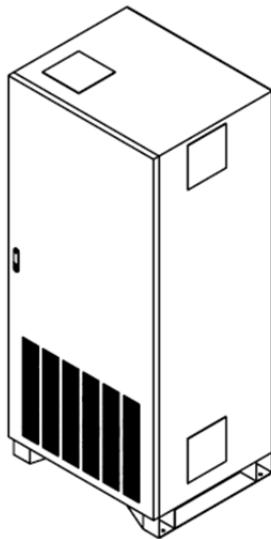

Narada

Stored energy solutions for a demanding world

Top Terminal Battery Cabinets – Standard Models

NCA4 Front View (Single Door)

NCA4 Isometric View

NCA4 Top View

NCA4 Bottom View

Top Terminal								
Model Number	Width		Depth		Height		Weight	
	in	mm	in	mm	in	mm	kg	lbs.
NCA1	30.0	762	32.0	813	66.0	1676	204	450
NCA2	28.0	711	29.5	749	73.6	1869	204	450
NCA3	36.0	914	30.5	775	71.0	1803	227	500
NCA4	36.0	914	30.5	775	78.7	1999	227	500
NCA5	40.0	1016	30.5	775	78.7	1999	234	515