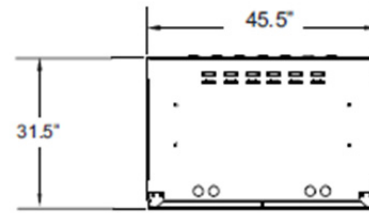

## Front Terminal Cabinets – Standard Models

CZ10 Front View

CZ10 Isometric View

CZ10 Top View

CZ10 Bottom View

Front Terminal								
Model Number	Width		Depth		Height		Weight	
	in	mm	in	mm	in	mm	kg	lbs.
NCZ1	28	711	31.6	803	40	1016	204	450
NCZ3	42	1067	31.6	803	50	1270	227	500
NCZ4	42	1067	31.6	803	71.1	1807	306	675
NCZ5	48	1219	31.6	803	71.1	1807	318	700
NCZ6	42	1067	31.6	803	61.1	1553	295	650
NCZ10	45.5	1156	31.5	800	84.0	2134	363	1000