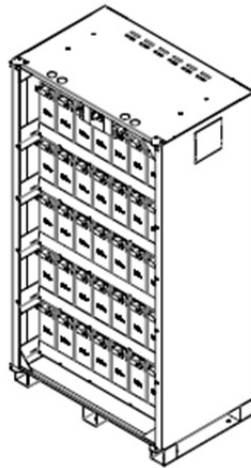

## Front Terminal Cabinets – Standard Models

CZ10 Front View

CZ10 Isometric View

CZ10 Top View

CZ10 Bottom View

Front Terminal								
Model Number	Width		Depth		Height		Weight	
	in	mm	in	mm	in	mm	kg	lbs.
NCZ1	28	711	31.6	803	40	1016	204	450
NCZ3	42	1067	31.6	803	50	1270	227	500
NCZ4	42	1067	31.6	803	71.1	1807	306	675
NCZ5	48	1219	31.6	803	71.1	1807	318	700
NCZ6	42	1067	31.6	803	61.1	1553	295	650
NCZ10	45.5	1156	31.5	800	84.0	2134	363	1000