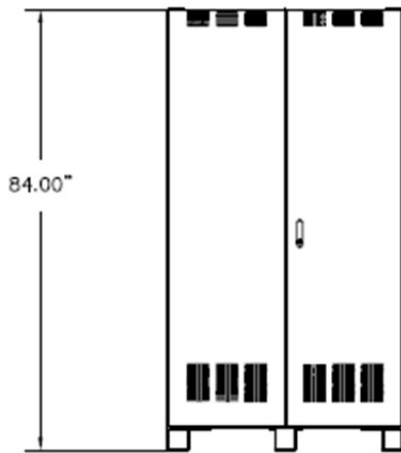

## Front Terminal Cabinets – Standard Models

CZ10 Front View

CZ10 Isometric View

CZ10 Top View

CZ10 Bottom View

Front Terminal								
Model Number	Width		Depth		Height		Weight	
	in	mm	in	mm	in	mm	kg	lbs.
NCZ1	28	711	31.6	803	40	1016	204	450
NCZ3	42	1067	31.6	803	50	1270	227	500
NCZ4	42	1067	31.6	803	71.1	1807	306	675
NCZ5	48	1219	31.6	803	71.1	1807	318	700
NCZ6	42	1067	31.6	803	61.1	1553	295	650
NCZ10	45.5	1156	31.5	800	84.0	2134	363	1000